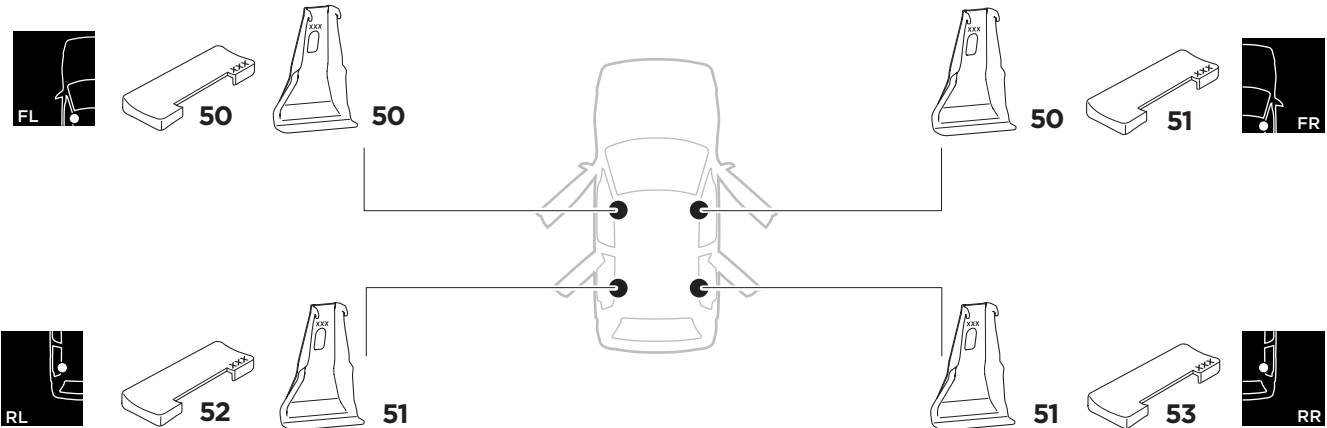

1

Kit 5002

MAZDA 3, 4-dr Sedan, 14-
MAZDA 3, 5-dr Hatchback, 14-

ISO 11154-E

THULE WingBar Evo	THULE WingBar Edge	THULE WingBar	THULE SquareBar	Evo X (scale)	Edge X (scale)
MAZDA 3, 4-dr Sedan, 14-				46,5	D
MAZDA 3, 5-dr Hatchback, 14-				47	C

THULE ProBar	THULE SlideBar	X (mm/inch)
MAZDA 3, 4-dr Sedan, 14-		1116 mm / 43 7/8"
MAZDA 3, 5-dr Hatchback, 14-		1121 mm / 44"

THULE WingBar Evo	THULE WingBar Edge	THULE WingBar	THULE SquareBar	Evo Y (scale)	Edge Y (scale)
MAZDA 3, 4-dr Sedan, 14-				41,5	N
MAZDA 3, 5-dr Hatchback, 14-				41,5	N

THULE ProBar	THULE SlideBar	Y (mm/inch)
MAZDA 3, 4-dr Sedan, 14-		1066 mm / 42"
MAZDA 3, 5-dr Hatchback, 14-		1066 mm / 41 7/8"

	W (mm/inch)	Z (mm/inch)
MAZDA 3, 4-dr Sedan, 14-	725 mm / 28 1/2"	200 mm / 7 7/8"
MAZDA 3, 5-dr Hatchback, 14-	735 mm / 28 7/8"	200 mm / 7 7/8"