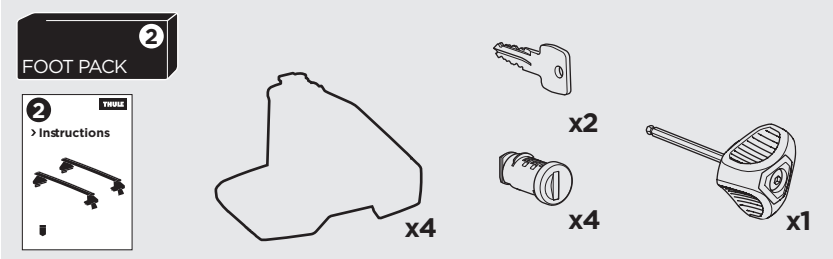

1

Kit 5002

MAZDA 3, 4-dr Sedan, 14-
MAZDA 3, 5-dr Hatchback, 14-

ISO 11154-E

THULE WingBar Evo	THULE WingBar Edge	THULE WingBar	THULE SquareBar	Evo X (scale)	Edge X (scale)
MAZDA 3, 4-dr Sedan, 14-				46,5	D
MAZDA 3, 5-dr Hatchback, 14-				47	C

THULE ProBar	THULE SlideBar	X (mm/inch)
MAZDA 3, 4-dr Sedan, 14-		1116 mm / 43 7/8"
MAZDA 3, 5-dr Hatchback, 14-		1121 mm / 44"

THULE WingBar Evo	THULE WingBar Edge	THULE WingBar	THULE SquareBar	Evo Y (scale)	Edge Y (scale)
MAZDA 3, 4-dr Sedan, 14-				41,5	N
MAZDA 3, 5-dr Hatchback, 14-				41,5	N

THULE ProBar	THULE SlideBar	Y (mm/inch)
MAZDA 3, 4-dr Sedan, 14-		1066 mm / 42"
MAZDA 3, 5-dr Hatchback, 14-		1066 mm / 41 7/8"

	W (mm/inch)	Z (mm/inch)
MAZDA 3, 4-dr Sedan, 14-	725 mm / 28 1/2"	200 mm / 7 7/8"
MAZDA 3, 5-dr Hatchback, 14-	735 mm / 28 7/8"	200 mm / 7 7/8"