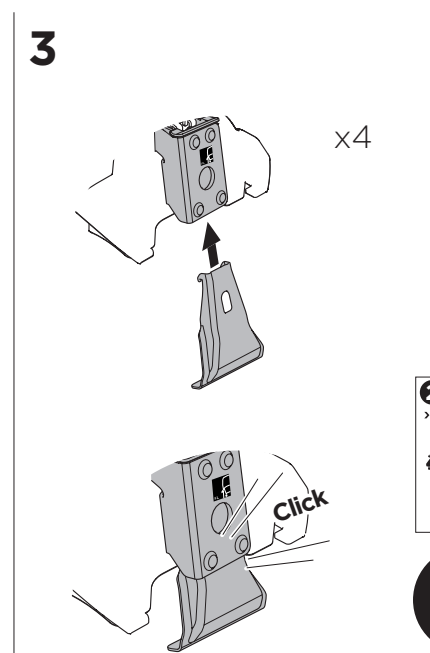

1

Kit 5002

MAZDA 3, 4-dr Sedan, 14-
MAZDA 3, 5-dr Hatchback, 14-

ISO 11154-E

THULE WingBar Evo	THULE WingBar Edge	THULE WingBar	THULE SquareBar	Evo X (scale)	Edge X (scale)
MAZDA 3, 4-dr Sedan, 14-				46,5	D
MAZDA 3, 5-dr Hatchback, 14-				47	C

THULE ProBar	THULE SlideBar	X (mm/inch)
MAZDA 3, 4-dr Sedan, 14-		1116 mm / 43 7/8"
MAZDA 3, 5-dr Hatchback, 14-		1121 mm / 44"

THULE WingBar Evo	THULE WingBar Edge	THULE WingBar	THULE SquareBar	Evo Y (scale)	Edge Y (scale)
MAZDA 3, 4-dr Sedan, 14-				41,5	N
MAZDA 3, 5-dr Hatchback, 14-				41,5	N

THULE ProBar	THULE SlideBar	Y (mm/inch)
MAZDA 3, 4-dr Sedan, 14-		1066 mm / 42"
MAZDA 3, 5-dr Hatchback, 14-		1066 mm / 41 7/8"

	W (mm/inch)	Z (mm/inch)
MAZDA 3, 4-dr Sedan, 14-	725 mm / 28 1/2"	200 mm / 7 7/8"
MAZDA 3, 5-dr Hatchback, 14-	735 mm / 28 7/8"	200 mm / 7 7/8"