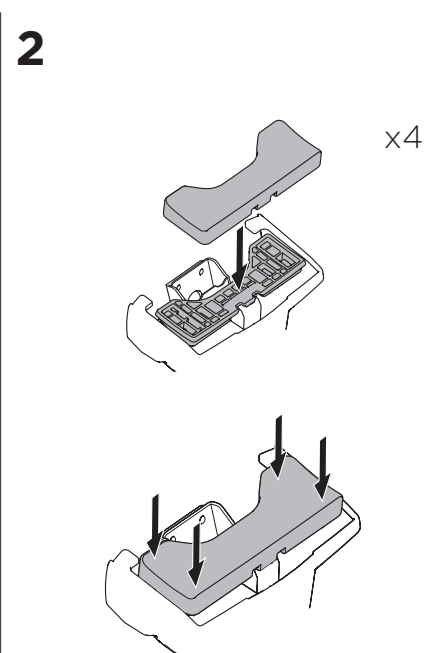

1

Kit 5002

MAZDA 3, 4-dr Sedan, 14-
MAZDA 3, 5-dr Hatchback, 14-

ISO 11154-E

THULE WingBar Evo	THULE WingBar Edge	THULE WingBar	THULE SquareBar	Evo X (scale)	Edge X (scale)
MAZDA 3, 4-dr Sedan, 14-				46,5	D
MAZDA 3, 5-dr Hatchback, 14-				47	C

THULE ProBar	THULE SlideBar	X (mm/inch)
MAZDA 3, 4-dr Sedan, 14-		1116 mm / 43 7/8"
MAZDA 3, 5-dr Hatchback, 14-		1121 mm / 44"

THULE WingBar Evo	THULE WingBar Edge	THULE WingBar	THULE SquareBar	Evo Y (scale)	Edge Y (scale)
MAZDA 3, 4-dr Sedan, 14-				41,5	N
MAZDA 3, 5-dr Hatchback, 14-				41,5	N

THULE ProBar	THULE SlideBar	Y (mm/inch)
MAZDA 3, 4-dr Sedan, 14-		1066 mm / 42"
MAZDA 3, 5-dr Hatchback, 14-		1066 mm / 41 7/8"

	W (mm/inch)	Z (mm/inch)
MAZDA 3, 4-dr Sedan, 14-	725 mm / 28 1/2"	200 mm / 7 7/8"
MAZDA 3, 5-dr Hatchback, 14-	735 mm / 28 7/8"	200 mm / 7 7/8"