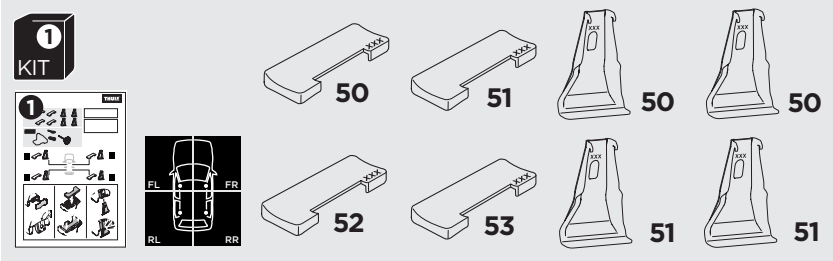

1

Kit 5002

MAZDA 3, 4-dr Sedan, 14-
MAZDA 3, 5-dr Hatchback, 14-

ISO 11154-E

THULE WingBar Evo	THULE WingBar Edge	THULE WingBar	THULE SquareBar	Evo X (scale)	Edge X (scale)
MAZDA 3, 4-dr Sedan, 14-				46,5	D
MAZDA 3, 5-dr Hatchback, 14-				47	C

THULE ProBar	THULE SlideBar	X (mm/inch)
MAZDA 3, 4-dr Sedan, 14-		1116 mm / 43 7/8"
MAZDA 3, 5-dr Hatchback, 14-		1121 mm / 44"

THULE WingBar Evo	THULE WingBar Edge	THULE WingBar	THULE SquareBar	Evo Y (scale)	Edge Y (scale)
MAZDA 3, 4-dr Sedan, 14-				41,5	N
MAZDA 3, 5-dr Hatchback, 14-				41,5	N

THULE ProBar	THULE SlideBar	Y (mm/inch)
MAZDA 3, 4-dr Sedan, 14-		1066 mm / 42"
MAZDA 3, 5-dr Hatchback, 14-		1066 mm / 41 7/8"

	W (mm/inch)	Z (mm/inch)
MAZDA 3, 4-dr Sedan, 14-	725 mm / 28 1/2"	200 mm / 7 7/8"
MAZDA 3, 5-dr Hatchback, 14-	735 mm / 28 7/8"	200 mm / 7 7/8"