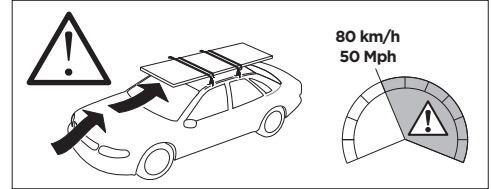

ISO 11154-E