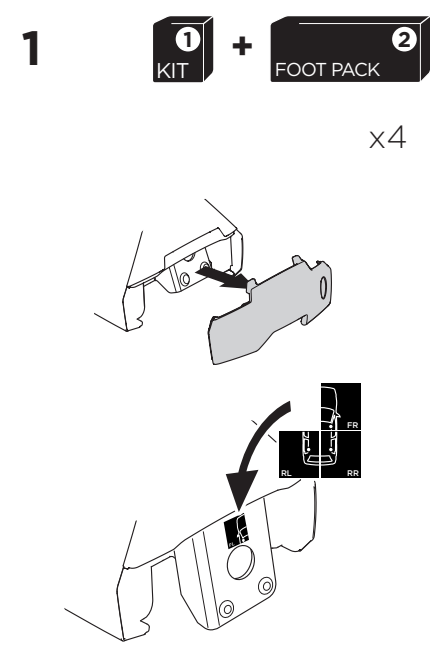

1

Kit 5002

MAZDA 3, 4-dr Sedan, 14-
MAZDA 3, 5-dr Hatchback, 14-

ISO 11154-E

THULE WingBar Evo	THULE WingBar Edge	THULE WingBar	THULE SquareBar	Evo X (scale)	Edge X (scale)
MAZDA 3, 4-dr Sedan, 14-				46,5	D
MAZDA 3, 5-dr Hatchback, 14-				47	C

THULE ProBar	THULE SlideBar	X (mm/inch)
MAZDA 3, 4-dr Sedan, 14-		1116 mm / 43 7/8"
MAZDA 3, 5-dr Hatchback, 14-		1121 mm / 44"

THULE WingBar Evo	THULE WingBar Edge	THULE WingBar	THULE SquareBar	Evo Y (scale)	Edge Y (scale)
MAZDA 3, 4-dr Sedan, 14-				41,5	N
MAZDA 3, 5-dr Hatchback, 14-				41,5	N

THULE ProBar	THULE SlideBar	Y (mm/inch)
MAZDA 3, 4-dr Sedan, 14-		1066 mm / 42"
MAZDA 3, 5-dr Hatchback, 14-		1066 mm / 41 7/8"

	W (mm/inch)	Z (mm/inch)
MAZDA 3, 4-dr Sedan, 14-	725 mm / 28 1/2"	200 mm / 7 7/8"
MAZDA 3, 5-dr Hatchback, 14-	735 mm / 28 7/8"	200 mm / 7 7/8"